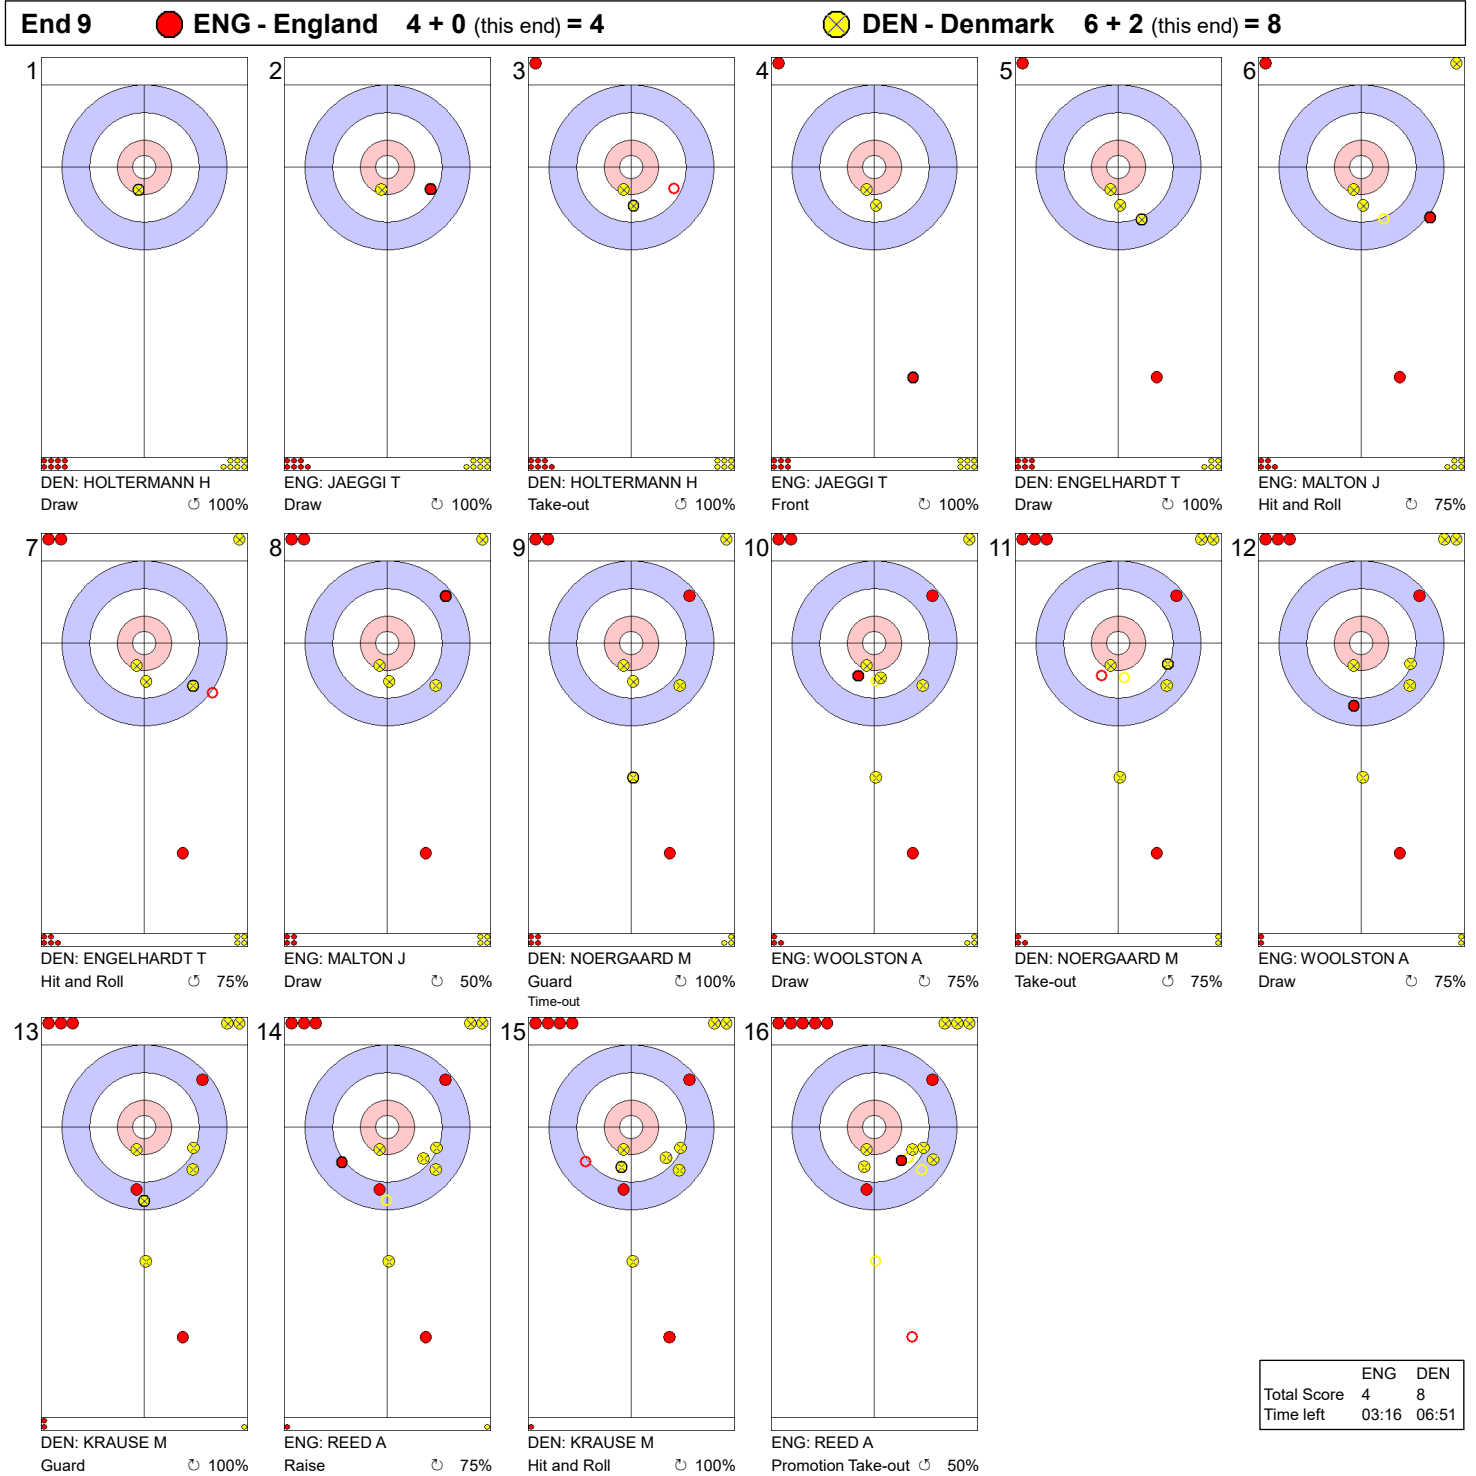

Game - Shot by Shot

Legend:
 ↻ Clockwise ↺ Counter-clockwise - Not considered

Game - Shot by Shot

Legend:
 ↻ Clockwise ↺ Counter-clockwise - Not considered

Game - Shot by Shot

Legend:
 ↻ Clockwise ↺ Counter-clockwise - Not considered

Game - Shot by Shot

Legend:
 ↻ Clockwise ↺ Counter-clockwise - Not considered

Game - Shot by Shot

Legend:
 ↻ Clockwise ↺ Counter-clockwise - Not considered

Game - Shot by Shot

Legend:

↻ Clockwise ↻ Counter-clockwise - Not considered

Game - Shot by Shot

Legend:
 ↻ Clockwise ↺ Counter-clockwise - Not considered

Game - Shot by Shot

Legend:
 ⌚ Clockwise ⌚ Counter-clockwise - Not considered

Game - Shot by Shot

Legend:
 ↻ Clockwise ↺ Counter-clockwise - Not considered