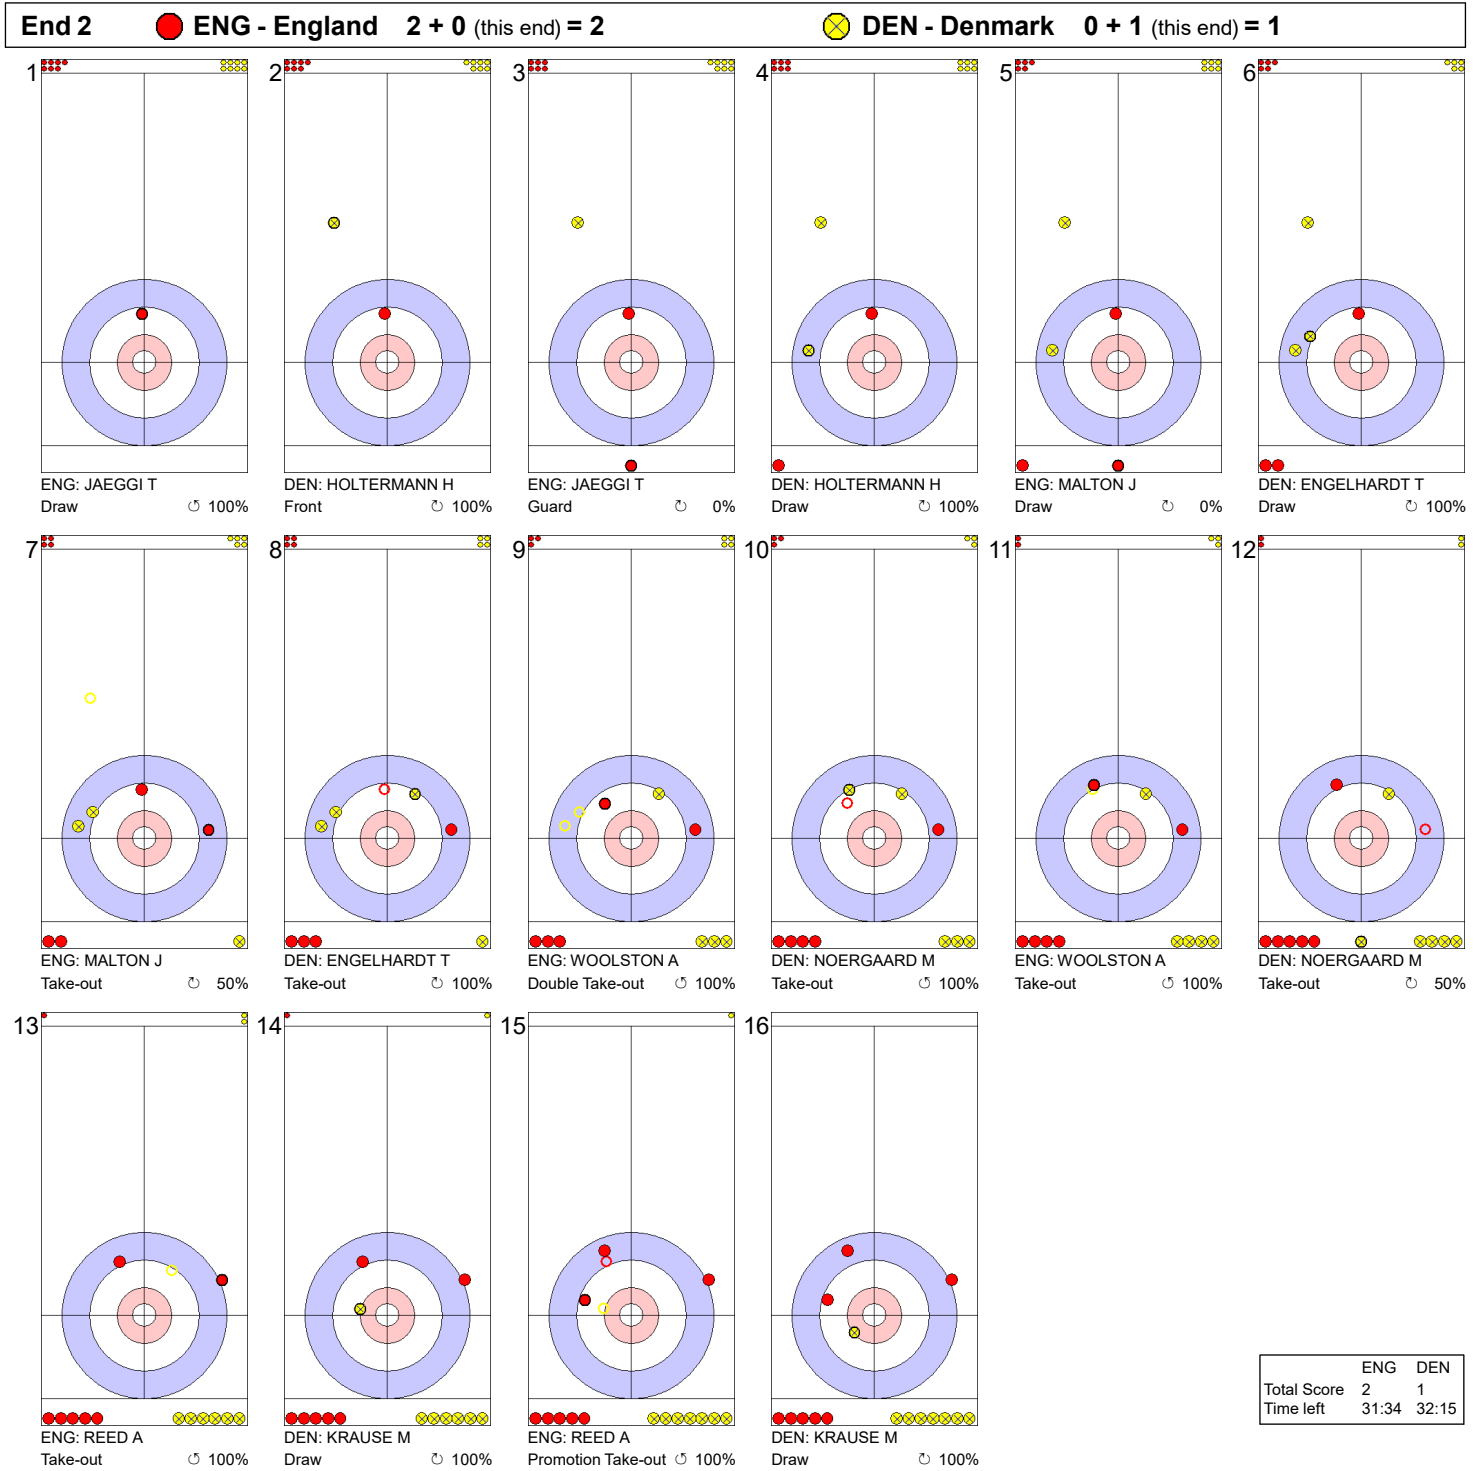

Game - Shot by Shot

Legend:
 ↻ Clockwise ↺ Counter-clockwise - Not considered

Game - Shot by Shot

Legend:
 ↻ Clockwise ↺ Counter-clockwise - Not considered

Game - Shot by Shot

Legend:
 ↻ Clockwise ↺ Counter-clockwise - Not considered

Game - Shot by Shot

Legend:
 ↻ Clockwise ↺ Counter-clockwise - Not considered

Game - Shot by Shot

Legend:
 ↻ Clockwise ↺ Counter-clockwise - Not considered

Game - Shot by Shot

Legend:

↻ Clockwise ↻ Counter-clockwise - Not considered

Game - Shot by Shot

Legend:
 ↻ Clockwise ↺ Counter-clockwise - Not considered

Game - Shot by Shot

Legend:
 ⌚ Clockwise ⌚ Counter-clockwise - Not considered

Game - Shot by Shot

Legend:
 ↻ Clockwise ↺ Counter-clockwise - Not considered