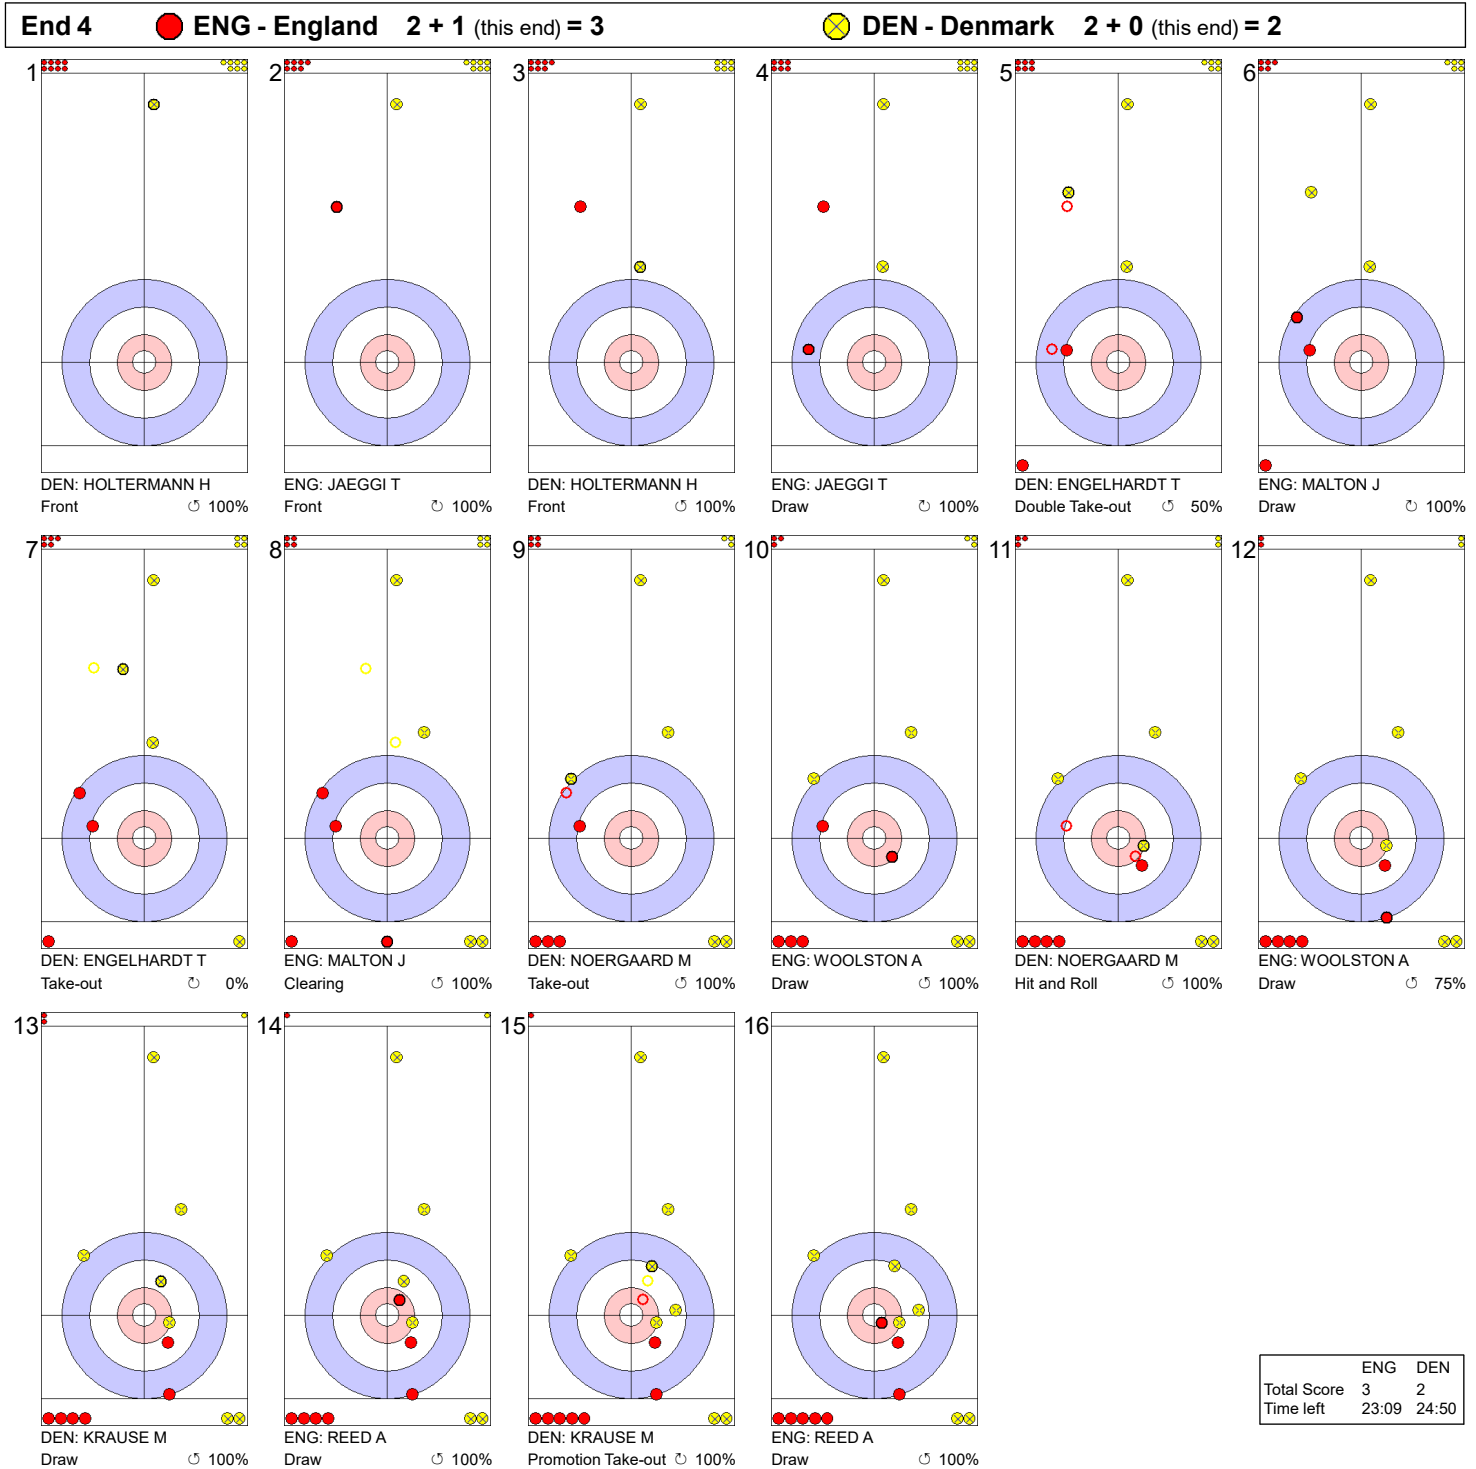

Game - Shot by Shot

Legend:
 ↻ Clockwise ↺ Counter-clockwise - Not considered

Game - Shot by Shot

Legend:
 ↻ Clockwise ↺ Counter-clockwise - Not considered

Game - Shot by Shot

Legend:
 ↻ Clockwise ↺ Counter-clockwise - Not considered

Game - Shot by Shot

Legend:
 ↻ Clockwise ↺ Counter-clockwise - Not considered

Game - Shot by Shot

Legend:
 ↻ Clockwise ↺ Counter-clockwise - Not considered

Game - Shot by Shot

Legend:

↻ Clockwise ↻ Counter-clockwise - Not considered

Game - Shot by Shot

Legend:
 ↻ Clockwise ↺ Counter-clockwise - Not considered

Game - Shot by Shot

Legend:
 ⌚ Clockwise ⌚ Counter-clockwise - Not considered

Game - Shot by Shot

Legend:
 ↻ Clockwise ↺ Counter-clockwise - Not considered