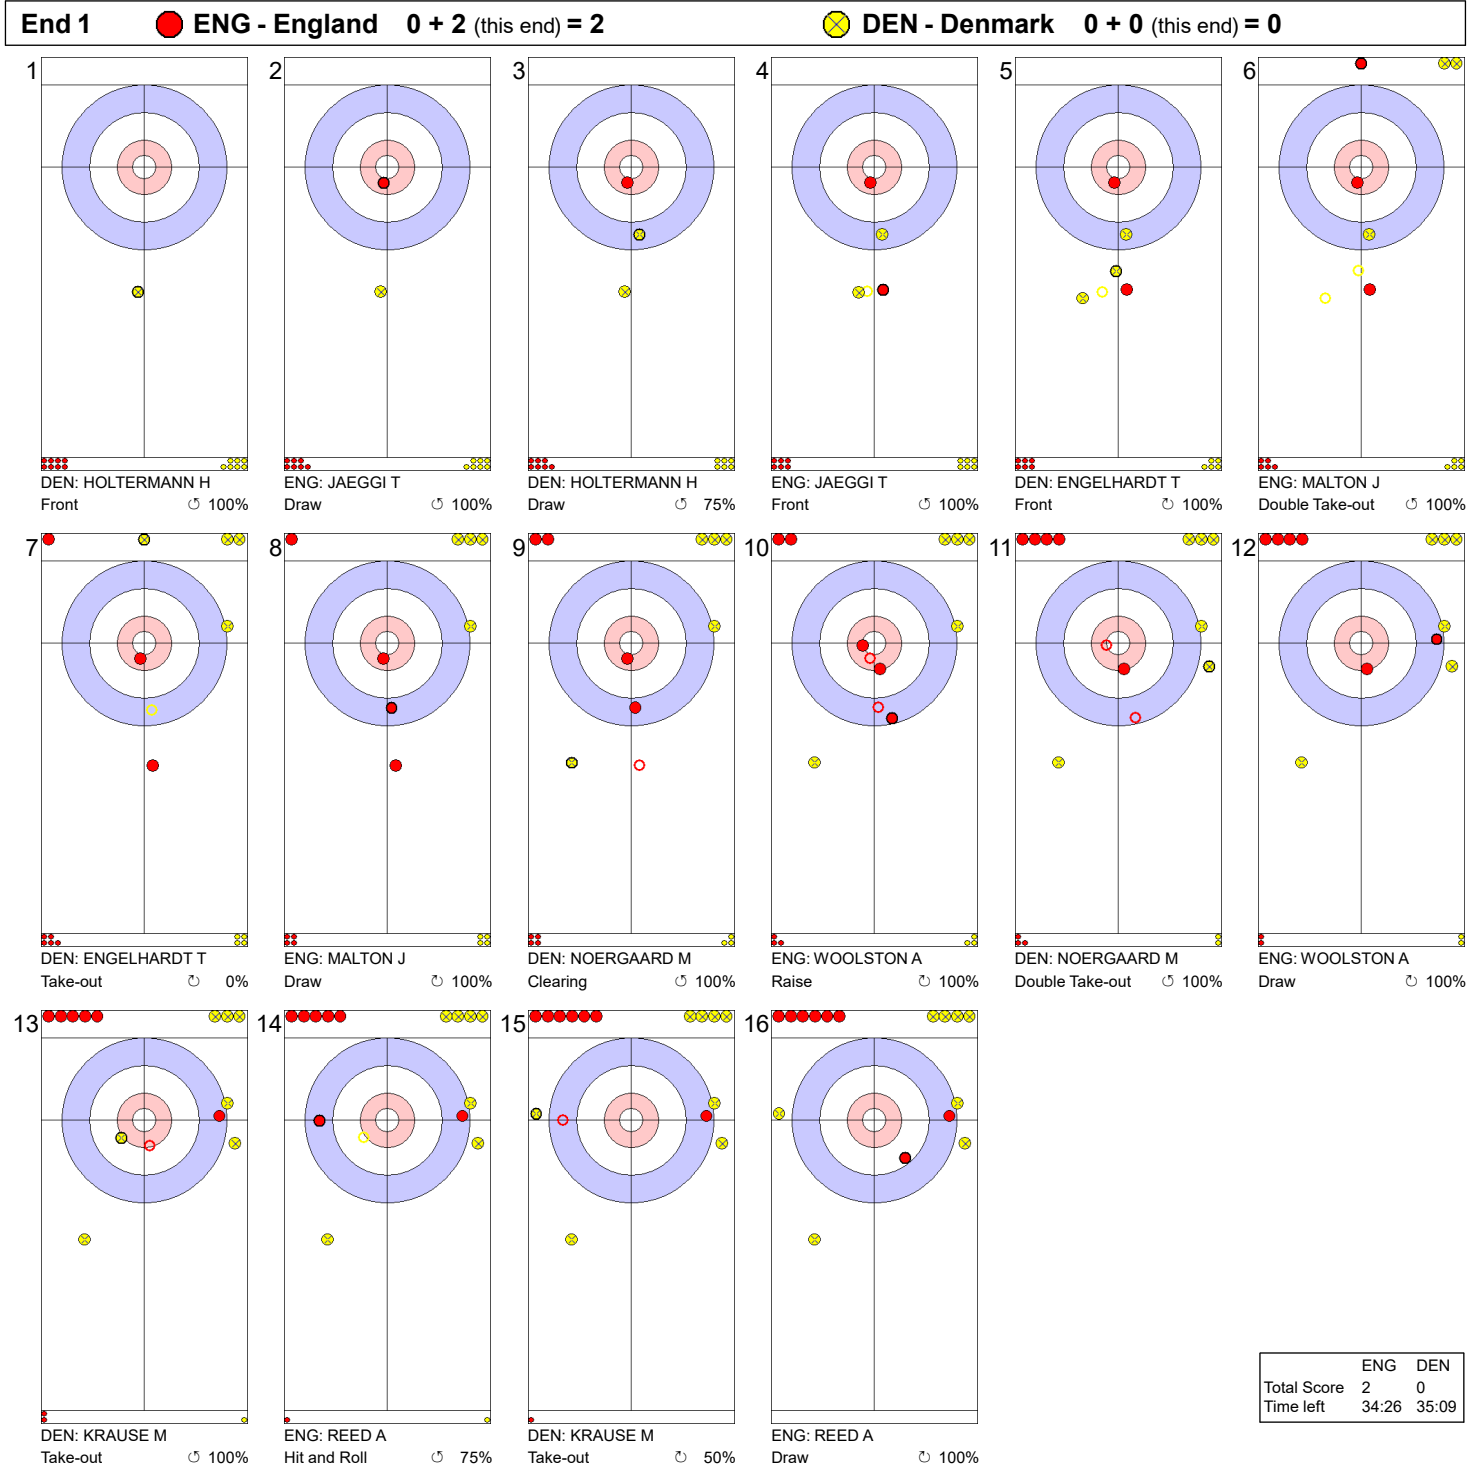

Game - Shot by Shot

Legend:
 ↻ Clockwise ↺ Counter-clockwise - Not considered

Game - Shot by Shot

Legend:
 ↻ Clockwise ↺ Counter-clockwise - Not considered

Game - Shot by Shot

Legend:
 ↻ Clockwise ↺ Counter-clockwise - Not considered

Game - Shot by Shot

Legend:
 ↻ Clockwise ↺ Counter-clockwise - Not considered

Game - Shot by Shot

Legend:
 ↻ Clockwise ↺ Counter-clockwise - Not considered

Game - Shot by Shot

Legend:

↻ Clockwise ↻ Counter-clockwise - Not considered

Game - Shot by Shot

Legend:
 ↻ Clockwise ↺ Counter-clockwise - Not considered

Game - Shot by Shot

Legend:
 ⌚ Clockwise ⌚ Counter-clockwise - Not considered

Game - Shot by Shot

Legend:
 ↻ Clockwise ↺ Counter-clockwise - Not considered