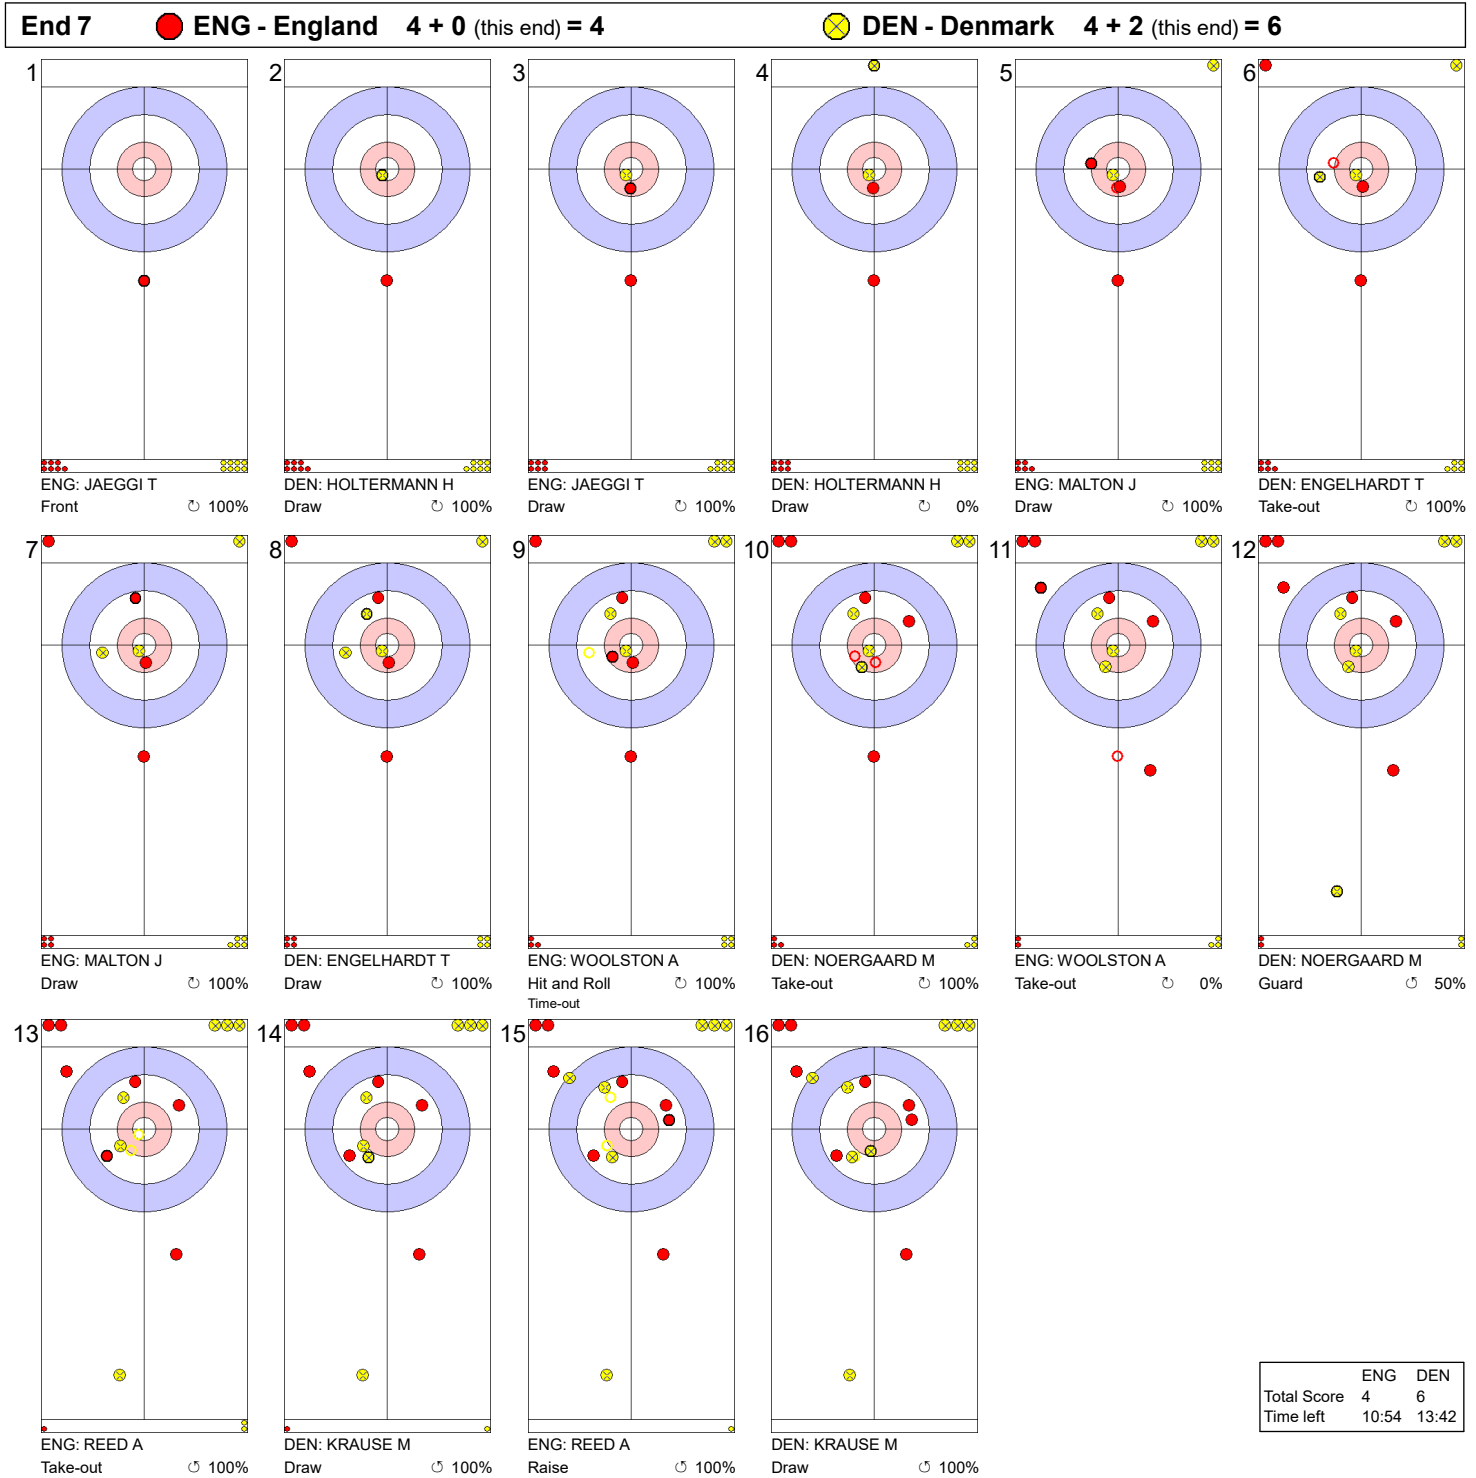

Game - Shot by Shot

Legend:
 ↻ Clockwise ↺ Counter-clockwise - Not considered

Game - Shot by Shot

Legend:
 ↻ Clockwise ↺ Counter-clockwise - Not considered

Game - Shot by Shot

Legend:
 ↻ Clockwise ↺ Counter-clockwise - Not considered

Game - Shot by Shot

Legend:
 ↻ Clockwise ↺ Counter-clockwise - Not considered

Game - Shot by Shot

Legend:
 ↻ Clockwise ↺ Counter-clockwise - Not considered

Game - Shot by Shot

Legend:

↻ Clockwise ↻ Counter-clockwise - Not considered

Game - Shot by Shot

Legend:
 ↻ Clockwise ↺ Counter-clockwise - Not considered

Game - Shot by Shot

Legend:
 ⌚ Clockwise ⌚ Counter-clockwise - Not considered

Game - Shot by Shot

Legend:
 ↻ Clockwise ↺ Counter-clockwise - Not considered