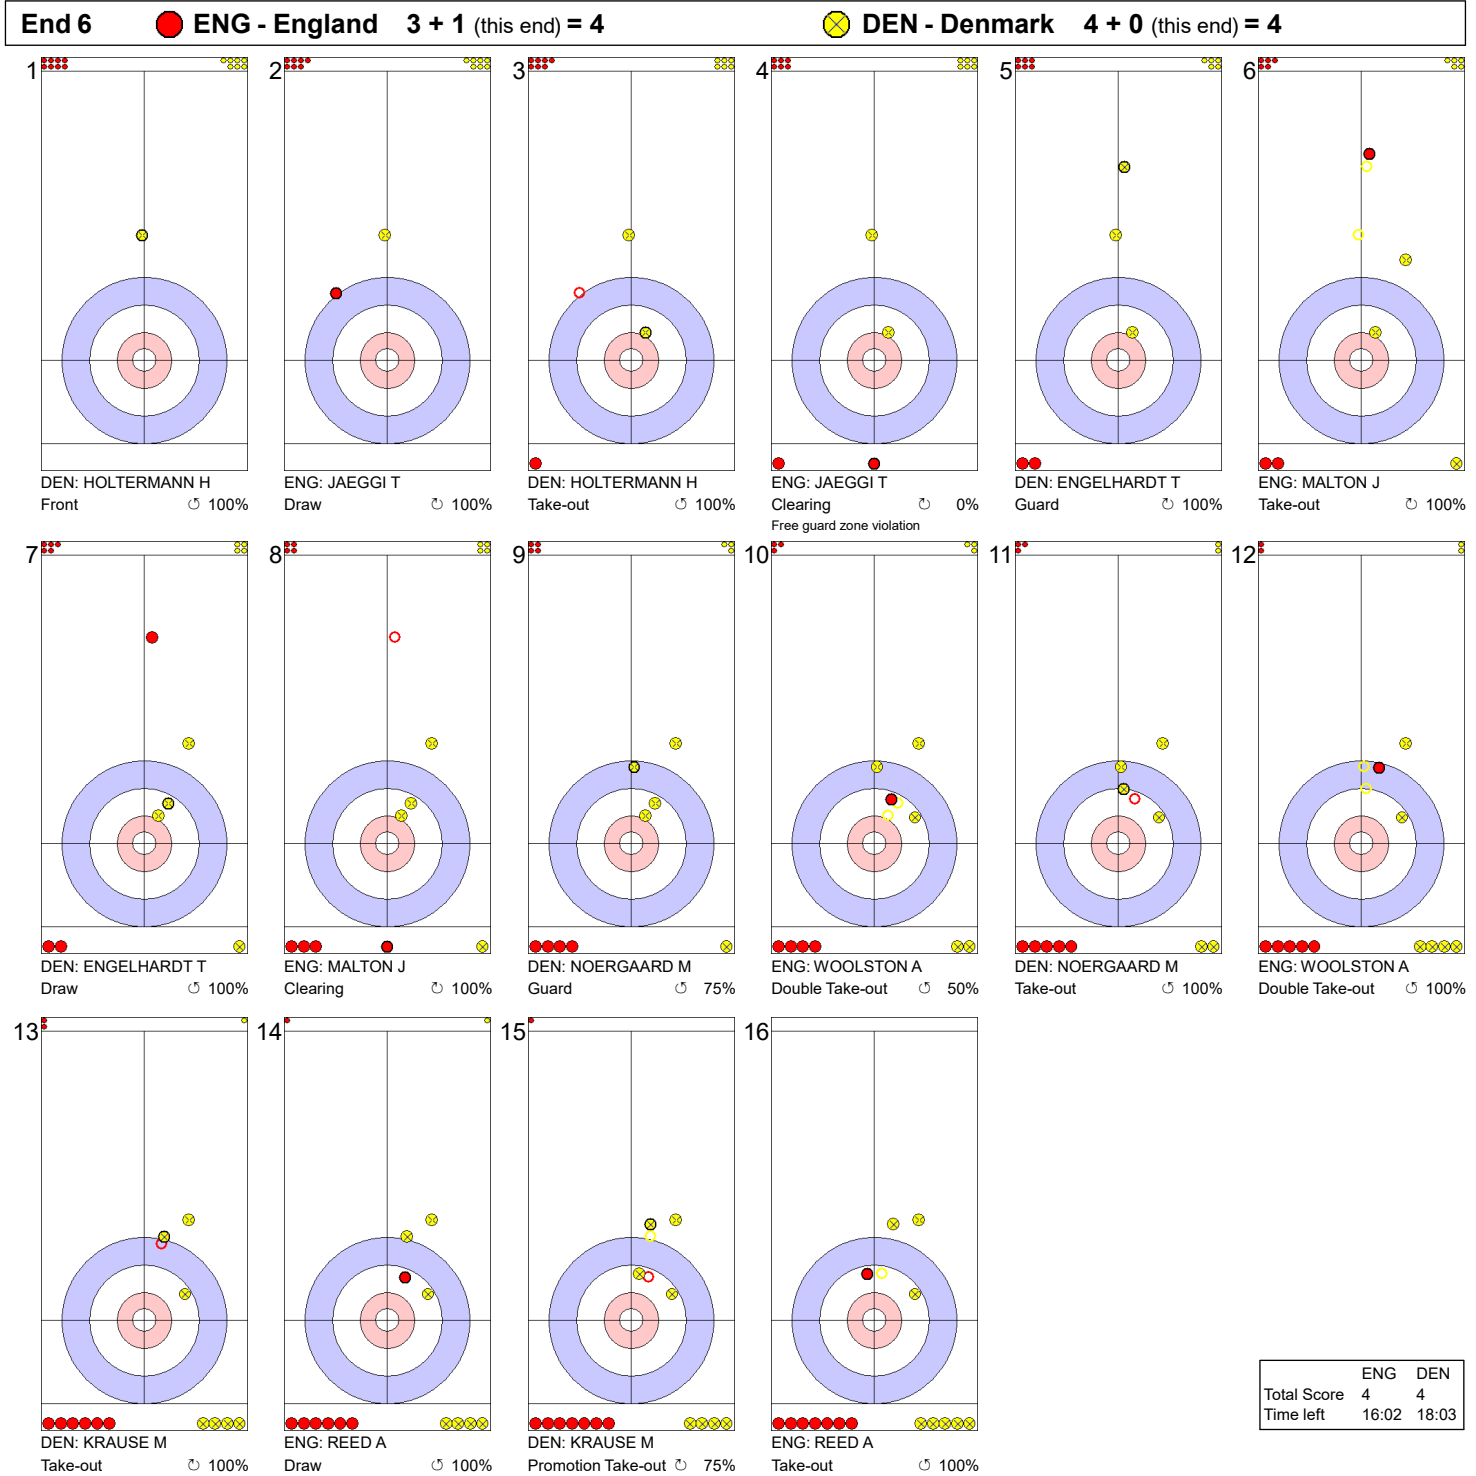

Game - Shot by Shot

Legend:
 ↻ Clockwise ↺ Counter-clockwise - Not considered

Game - Shot by Shot

Legend:
 ↻ Clockwise ↺ Counter-clockwise - Not considered

Game - Shot by Shot

Legend:
 ↻ Clockwise ↺ Counter-clockwise - Not considered

Game - Shot by Shot

Legend:
 ↻ Clockwise ↺ Counter-clockwise - Not considered

Game - Shot by Shot

Legend:
 ↻ Clockwise ↺ Counter-clockwise - Not considered

Game - Shot by Shot

Legend:

↻ Clockwise ↻ Counter-clockwise - Not considered

Game - Shot by Shot

Legend:
 ↻ Clockwise ↺ Counter-clockwise - Not considered

Game - Shot by Shot

Legend:
 ⌚ Clockwise ⌚ Counter-clockwise - Not considered

Game - Shot by Shot

Legend:
 ↻ Clockwise ↺ Counter-clockwise - Not considered